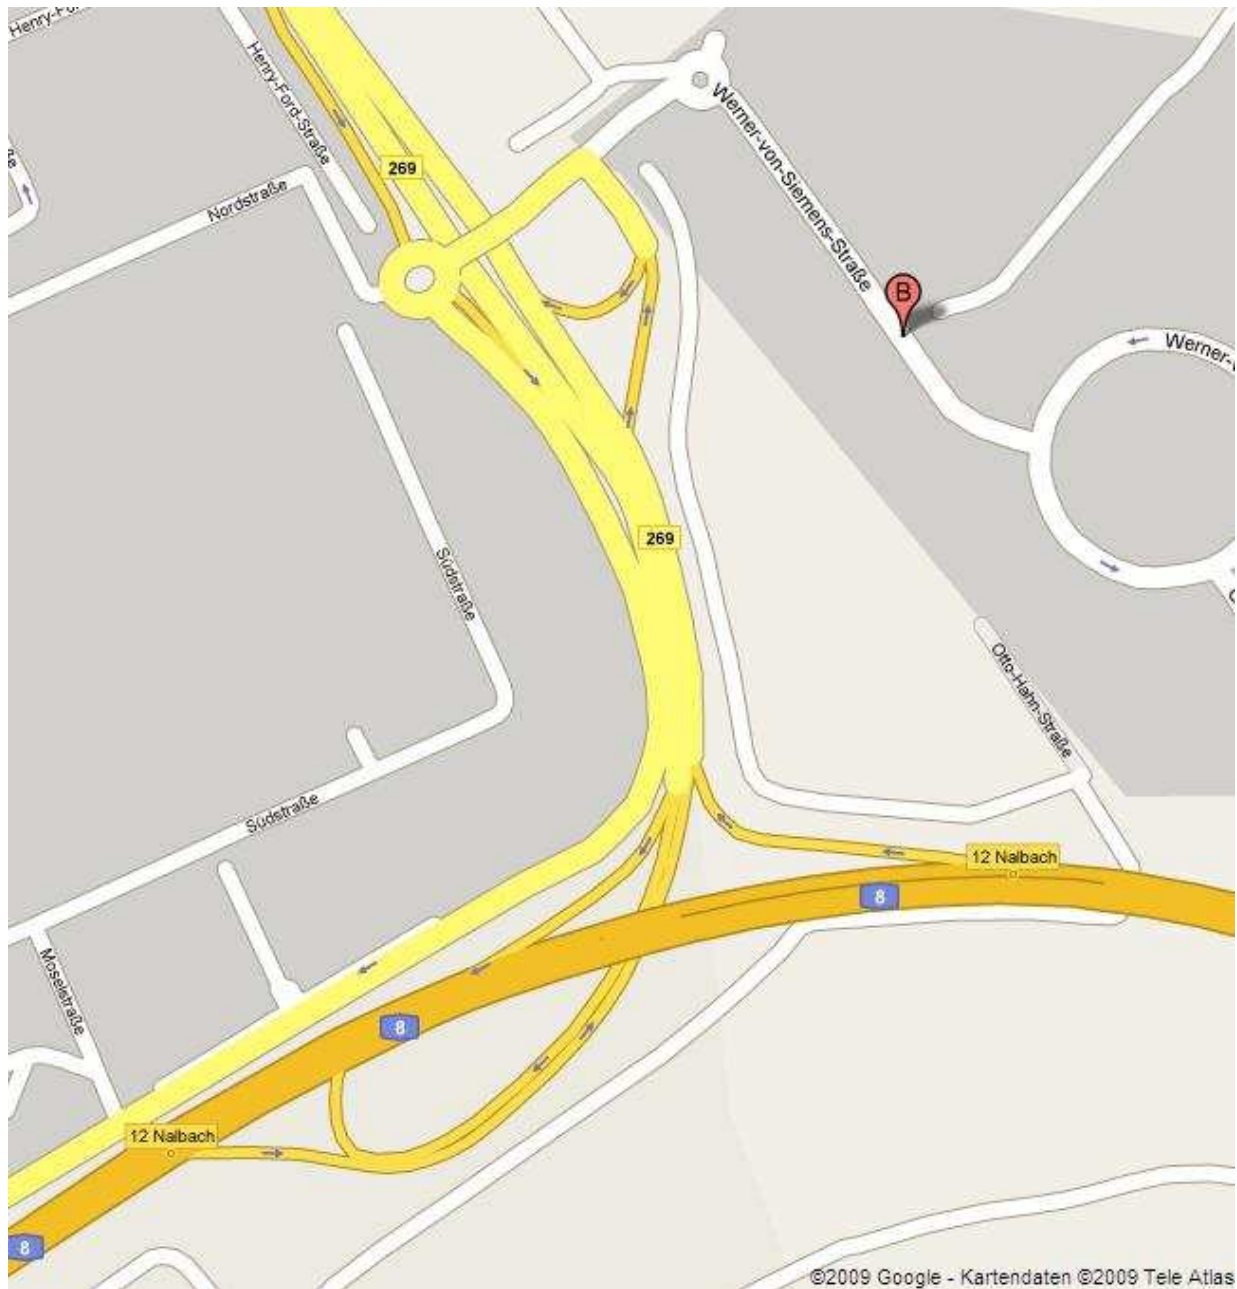

Your route to us:

Autobahn A8

From Neunkirchen, in direction to Saarlouis, departure „Nalbach, FORD“, follow the street in direction to FORD, turn right at the next crossing and drive into the **Industriepark Saarwellingen**, leave the roundabout at the first departure and drive into the **Werner-von-Siemens-Str.**, you will find our company building **Syncreon-Kirchoff** at the left side (number 35)