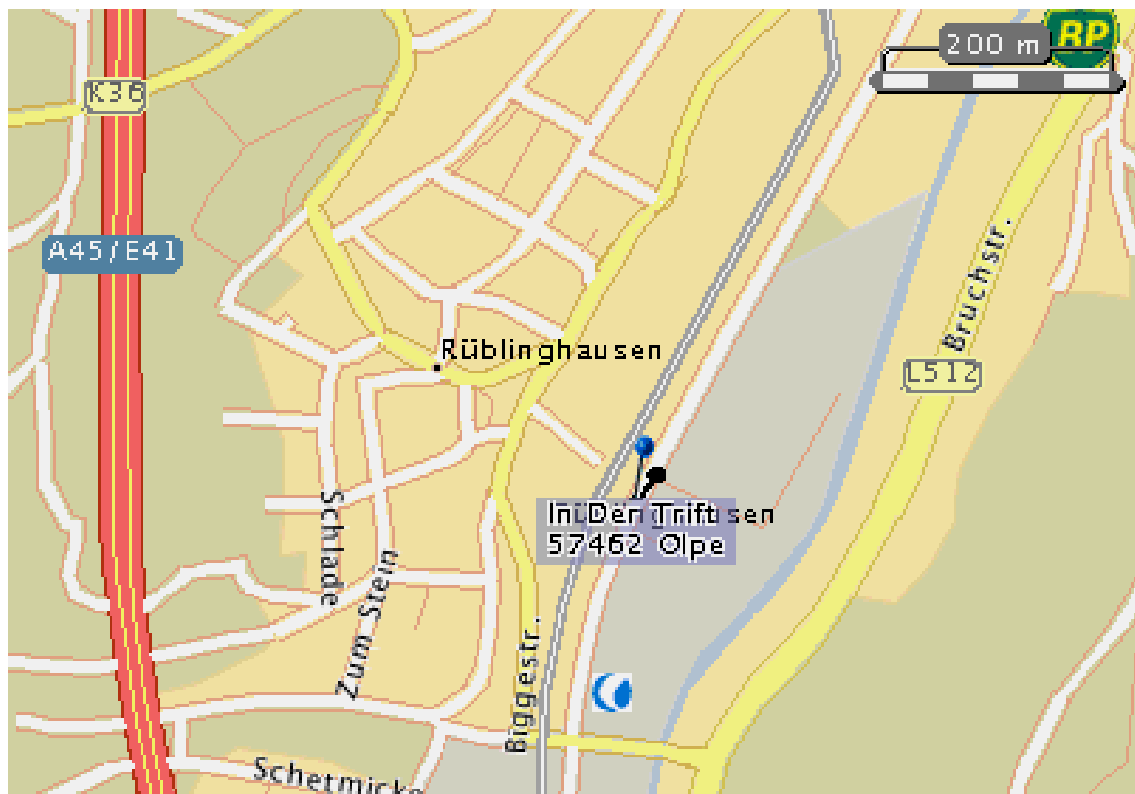

Your route to us:

 **KIRCHHOFF**
AUTOMOTIVE

A 45, departure Olpe Süd
at the traffic lights turn right, direction Olpe
at the edge of the city of Olpe turn left into the
industrial area In der Trift
turn right into the next street
the KIRCHHOFF building is located at the right side
after some hundred metres