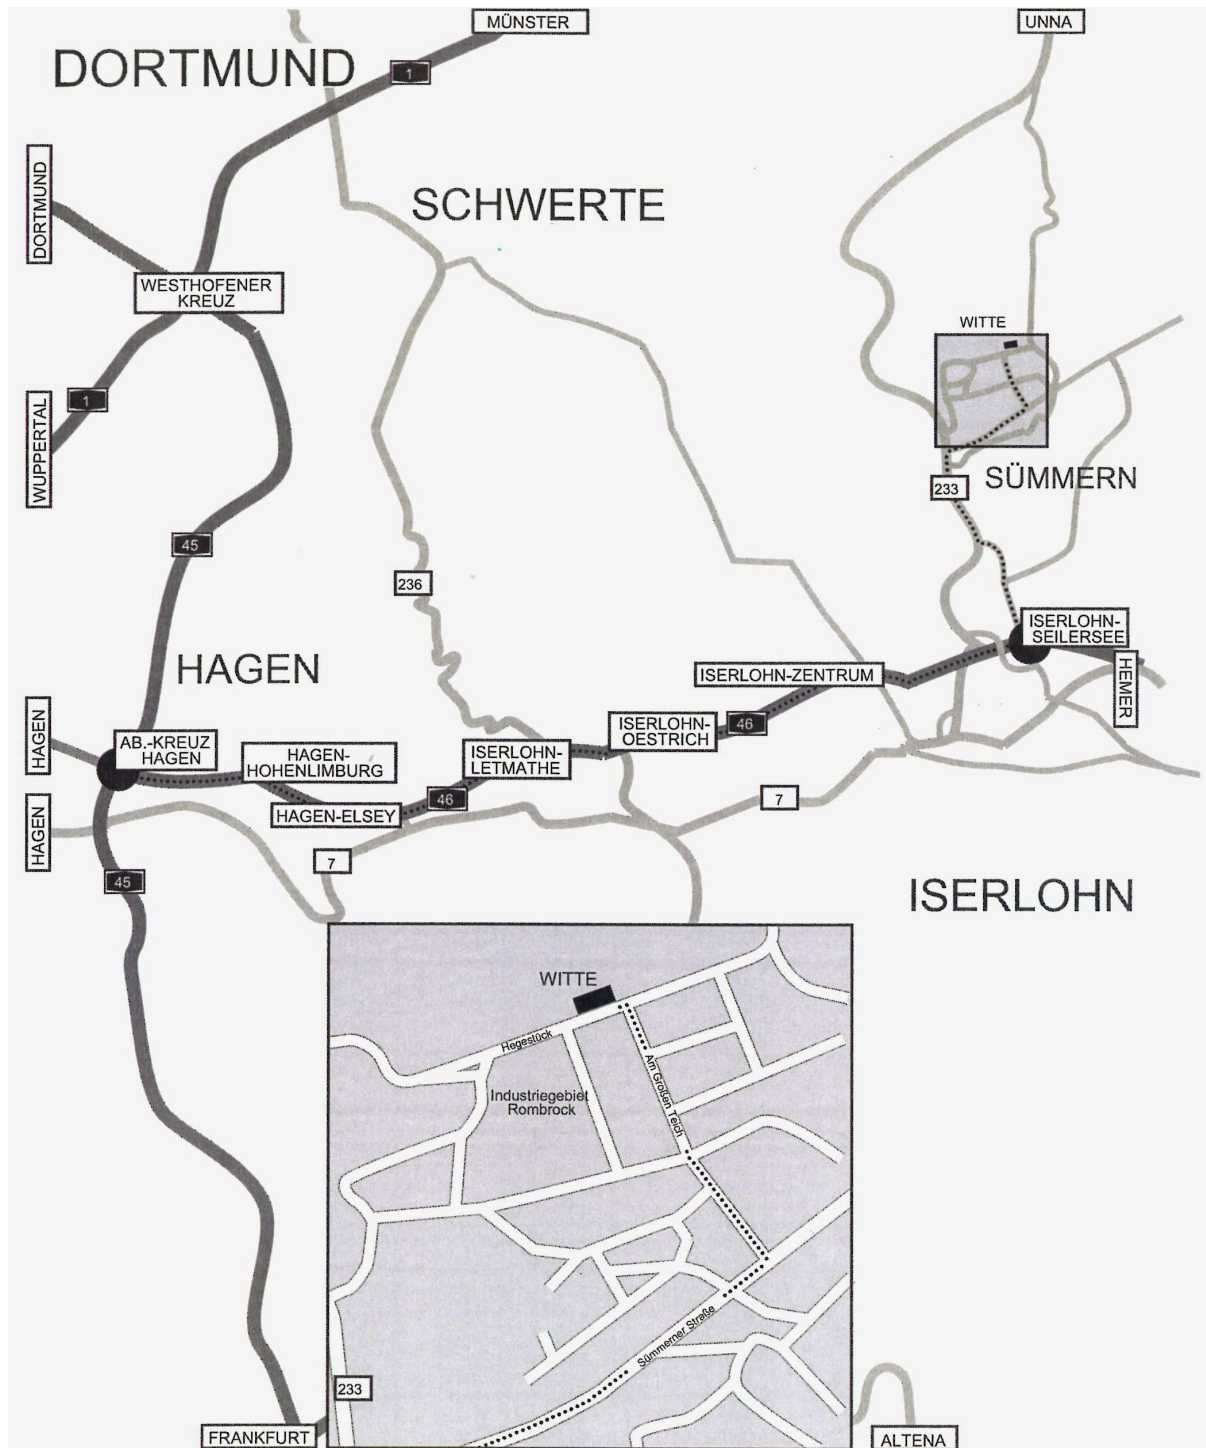

Your route to us:

The route from the Autobahn departure Iserlohn-Seilersee (from Hagen)

A 45, departure Iserlohn
A 46, departure Iserlohn-Seilersee
turn left on the traffic light, direction Unna
turn right at the end of the street (t-junction) and drive on the B 233
turn right on the second traffic light, direction Menden/Sömmern
stay on the street for 1,5 km, turn left in the industrial park
(Industriegebiet) Rombrock
you will find our building after 800 m at the end of the street