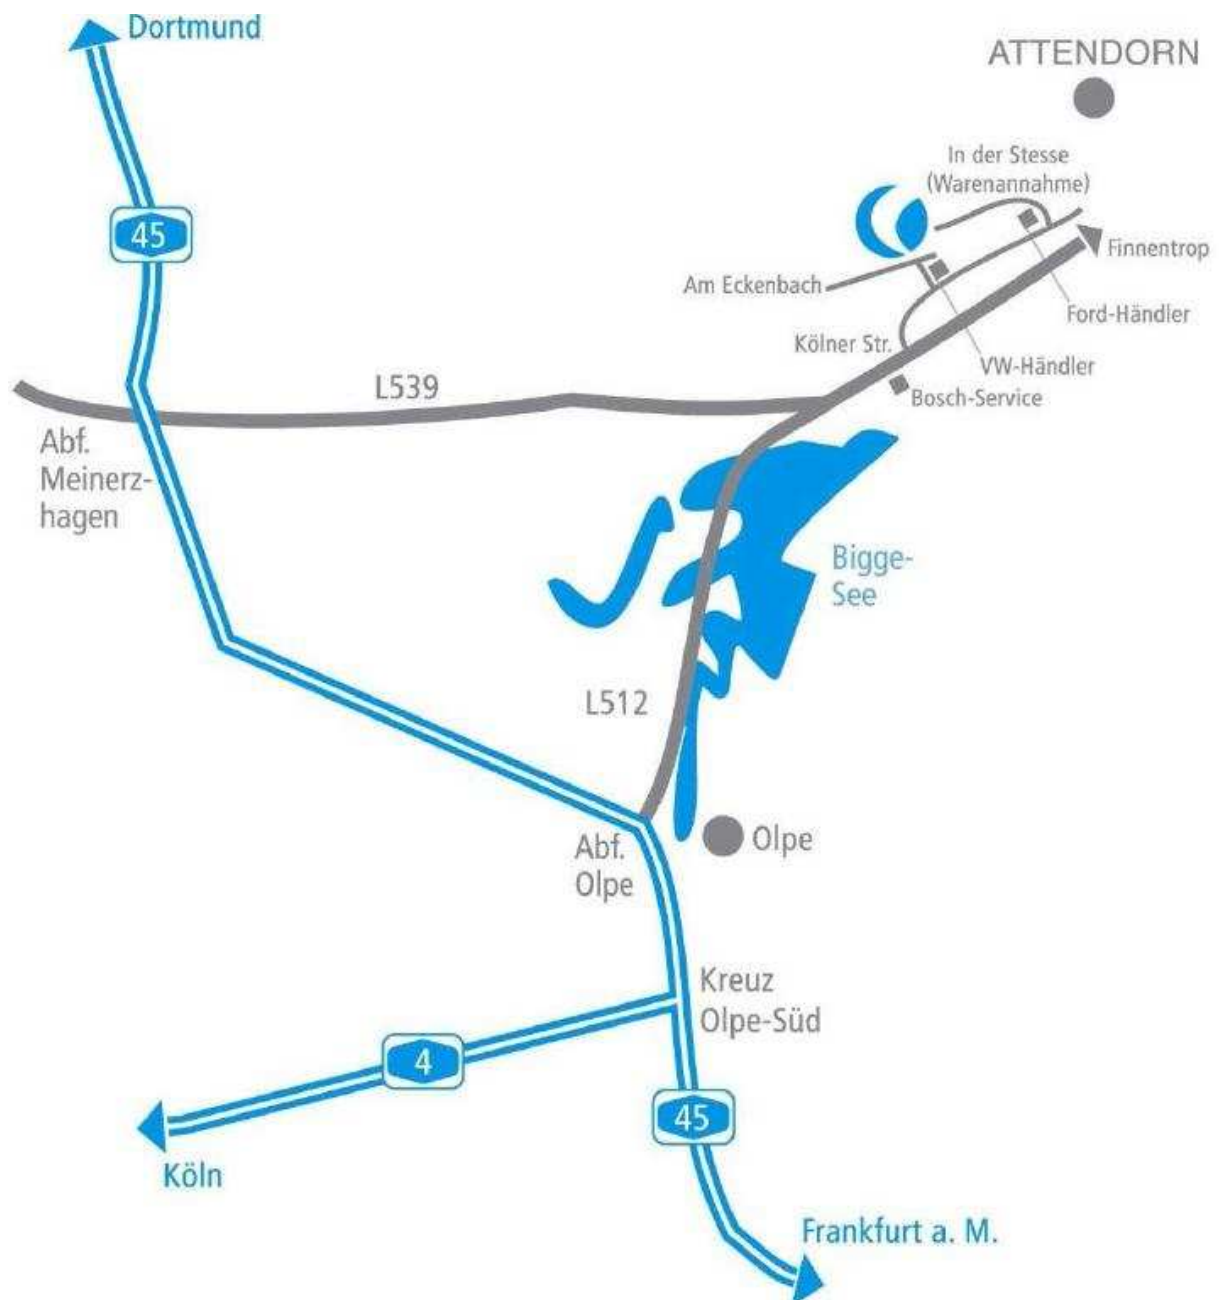

# Your route to us:

## coming from the south:

A 45, departure 18 Olpe  
after 500 m turn left on B54/55  
after 1,6 km turn right on L 512  
after 10 km turn left on **Kölner Straße** (after the traffic lights)  
after next traffic lights turn left on **Am Eckenbach**  
you will find our building just in front of you

## coming from the north:

A 45, departure 16 Meinerzhagen  
after 300 m turn right on L 539  
after 16 km turn left on **Kölner Straße** (after the traffic lights)  
after next traffic lights turn left on **Am Eckenbach**  
you will find our building just in front of you